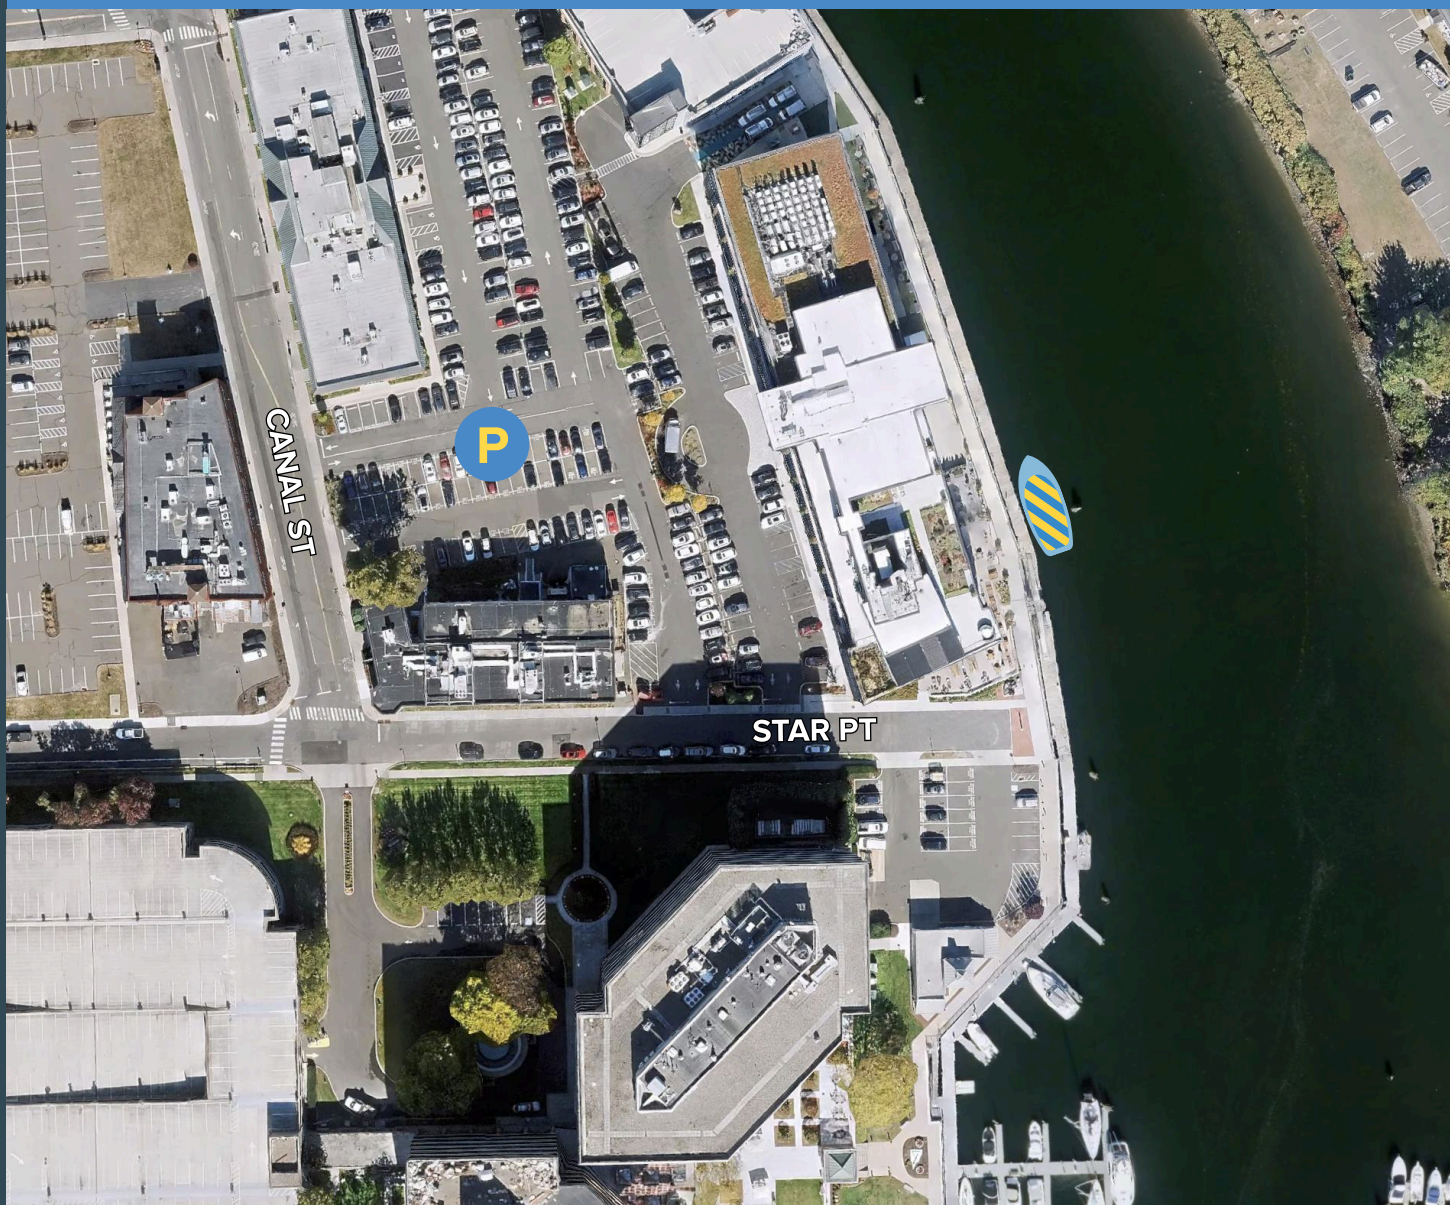

BARTON & GRAY
MARINERS CLUB

STAR POINT MARINA AT THE VILLAGE STAMFORD

Restrooms

Parking

Club Yacht

4 Star Point
Stamford, CT 06902

HARBOR NOTES

Go directly behind The Wheel restaurant. There is a ramp behind the back deck - take the ramp on the right down and our boat is first.