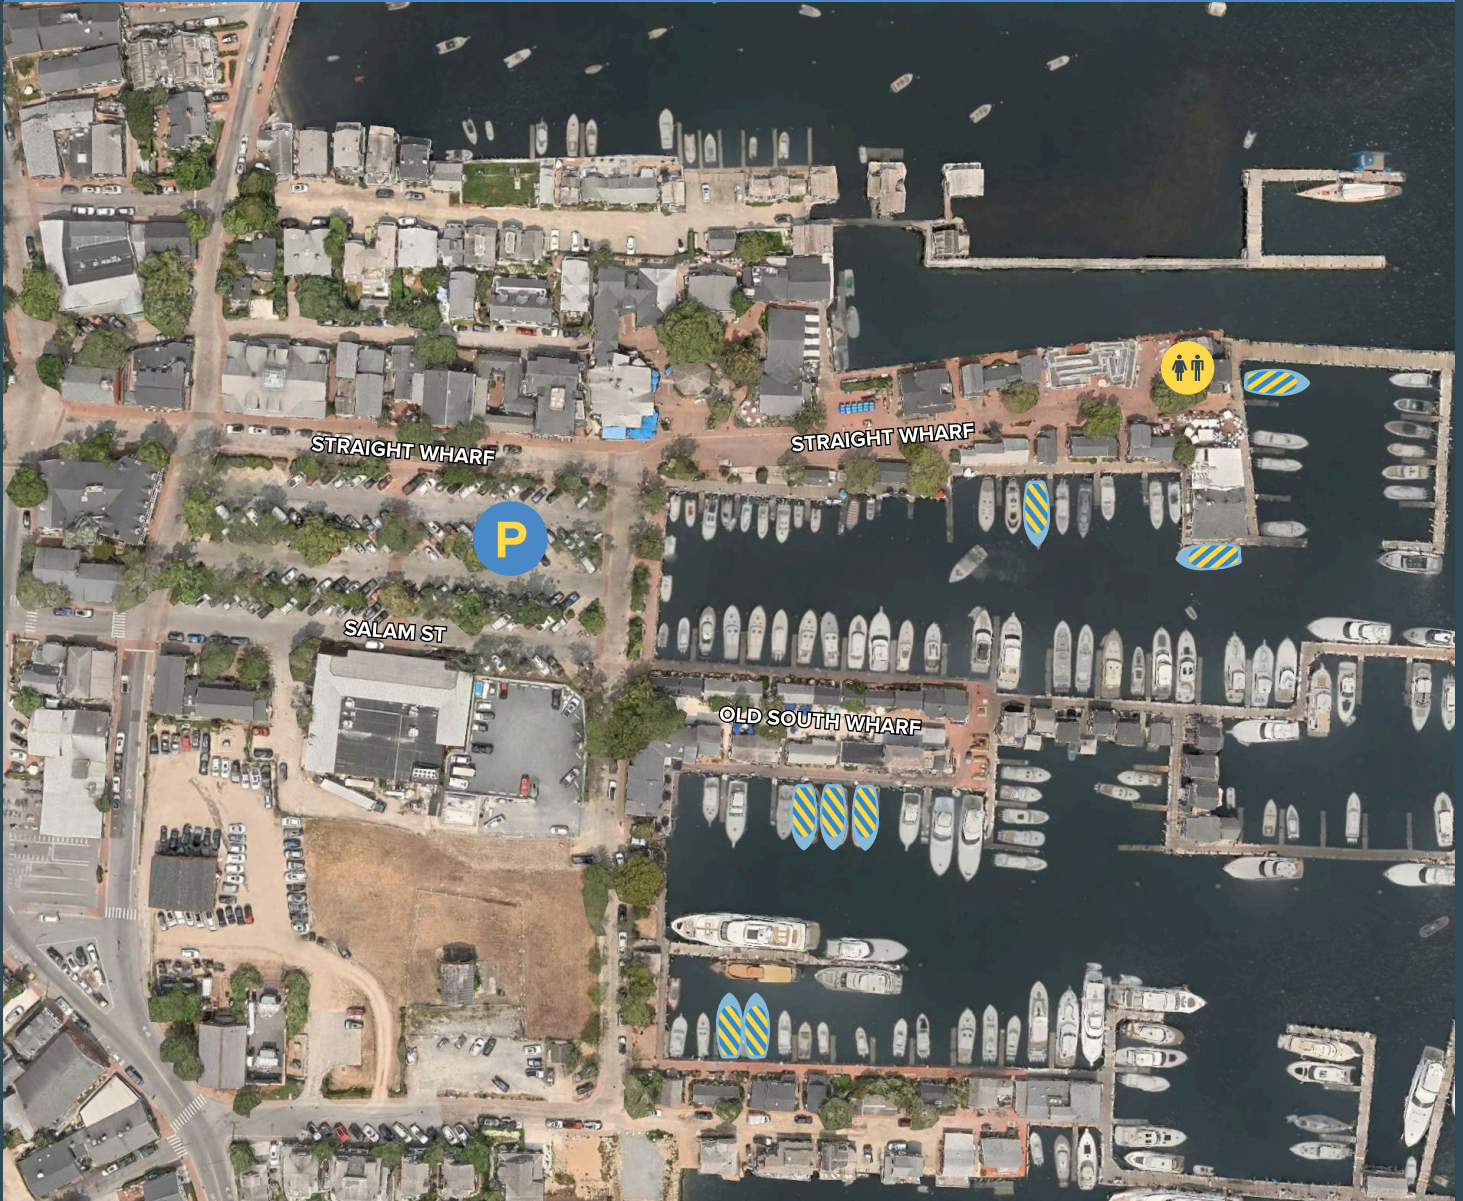

BARTON & GRAY

MARINERS CLUB

NANTUCKET BOAT BASIN

Restrooms

Parking

Club Yacht

1 Straight Wharf
Nantucket, MA 02554

HARBOR NOTES

Barton & Gray boats located on both Straight Wharf and Old South Wharf. Parking can be tricky during peak season however there is a valet lot available in town.