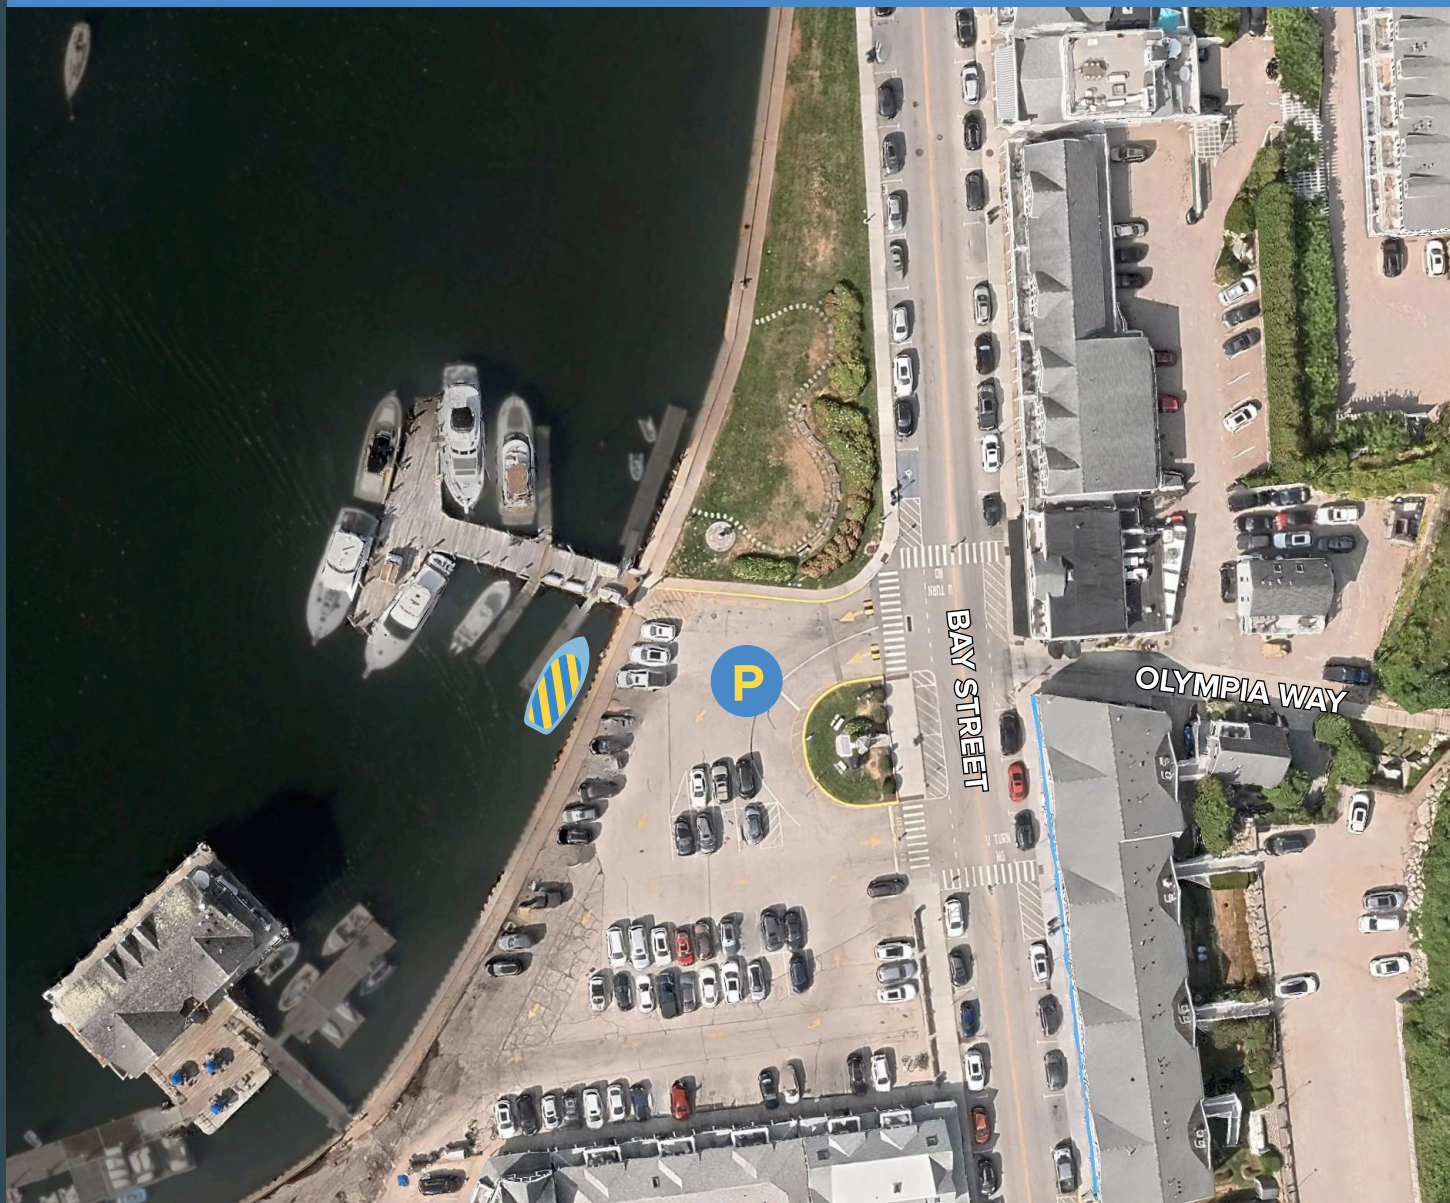

# BARTON & GRAY

MARINERS CLUB

## WATCH HILL TOWN DOCK

Restrooms

Parking

Club Yacht

1 Fort Rd  
Westerly, RI 02891