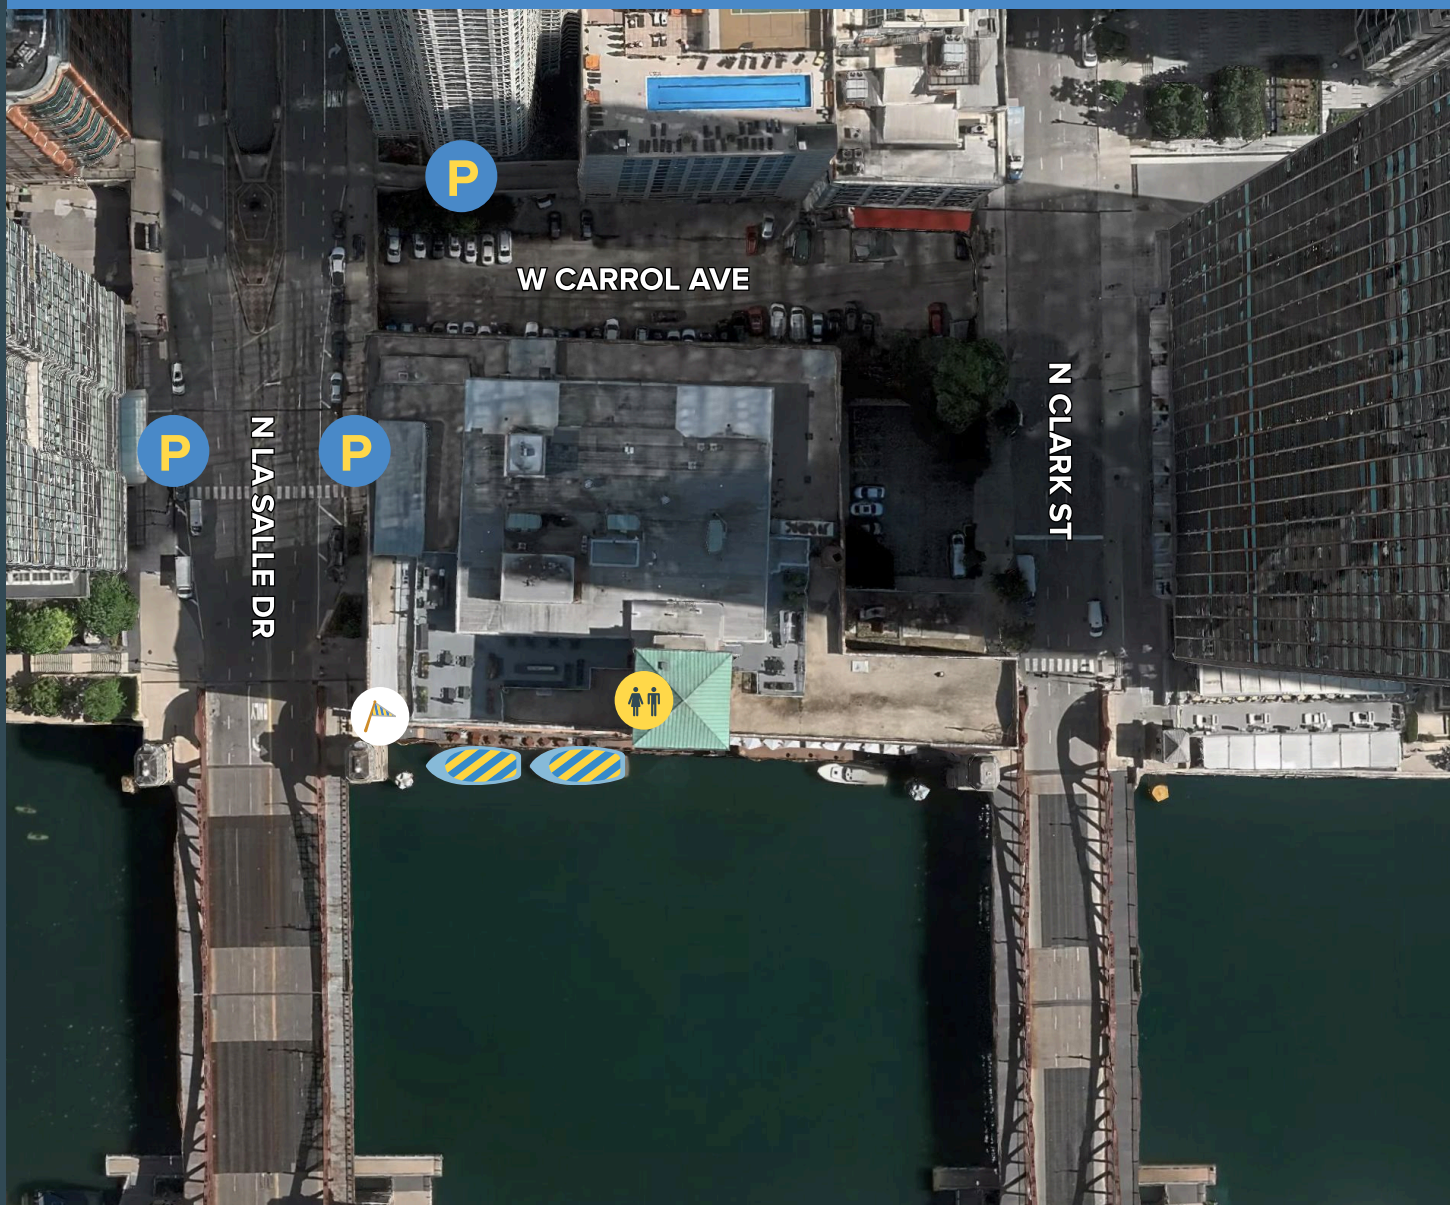

## REID MURDOCH BUILDING

Restrooms

Parking

Club Yacht

Entry Gate

325 N La Salle Dr  
Chicago, IL 60654

### HARBOR NOTES

*There are valet parking options on either side of La Salle Street. There is self parking available in the building north.*