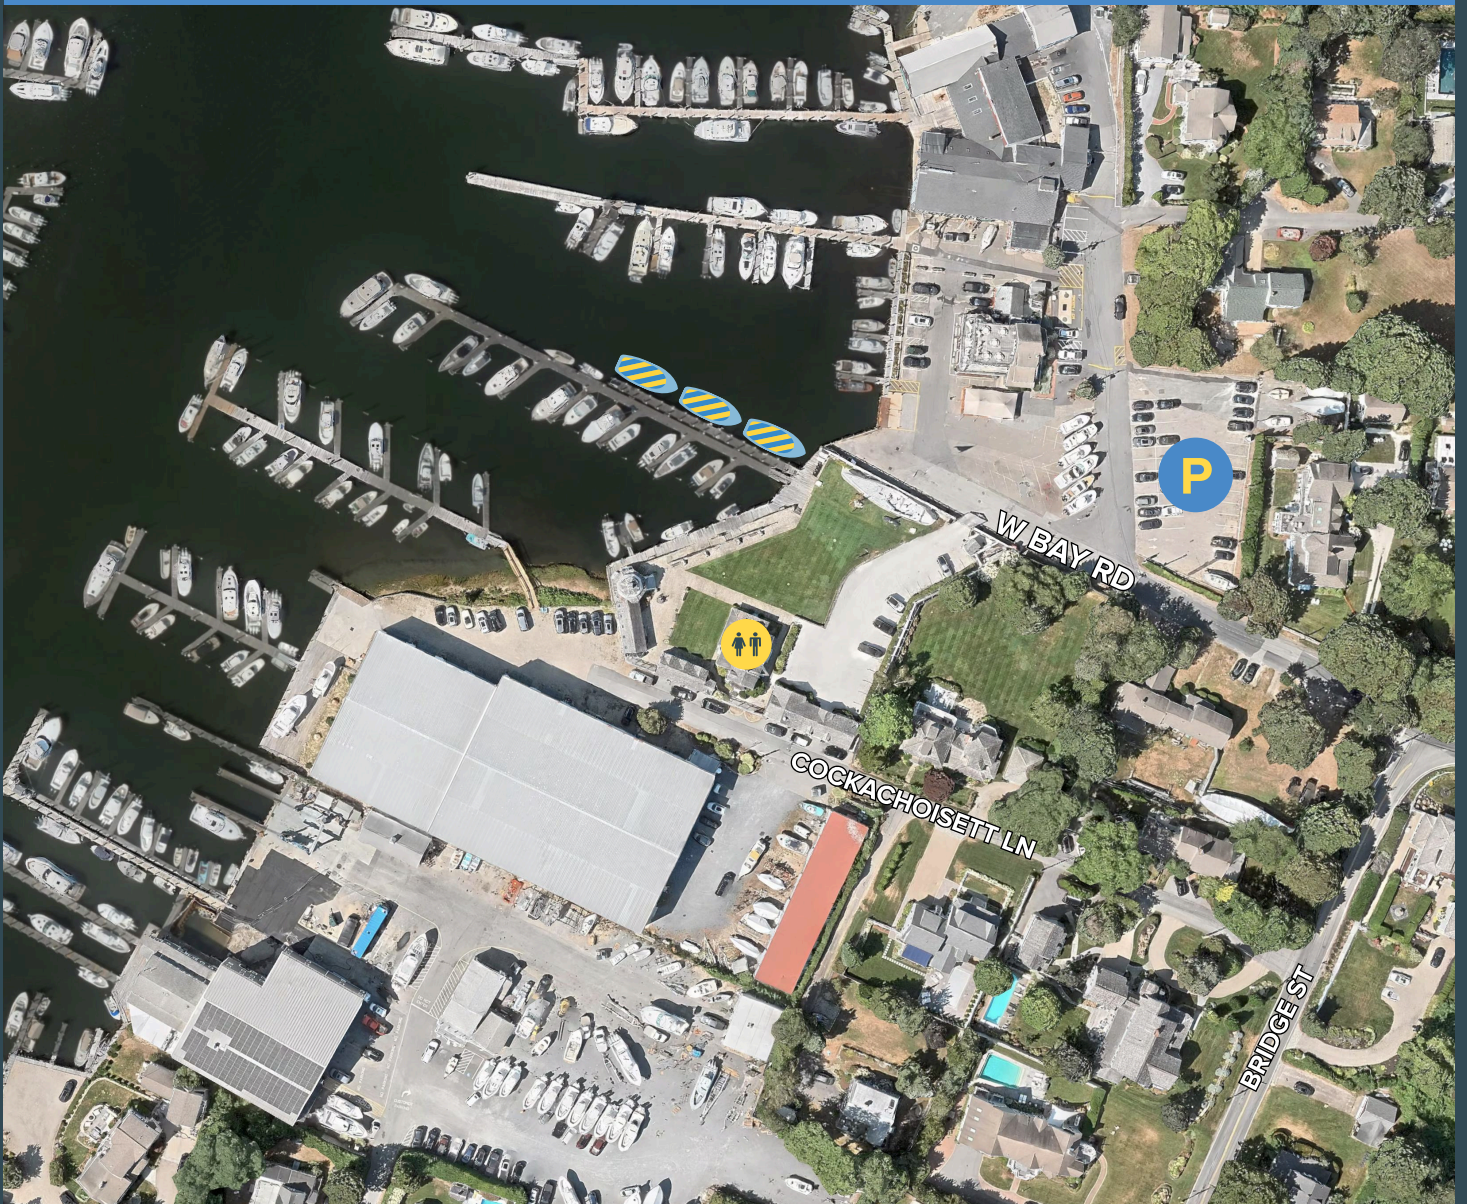

BARTON & GRAY

MARINERS CLUB

NAUTICUS MARINA

Restrooms

Parking

Club Yacht

339 W Bay Rd
Osterville, MA 02655

HARBOR NOTES

Please come in the least number of vehicles possible, parking is very limited. If doing an overnight please inform your captain and we can make arrangements for offsite parking.