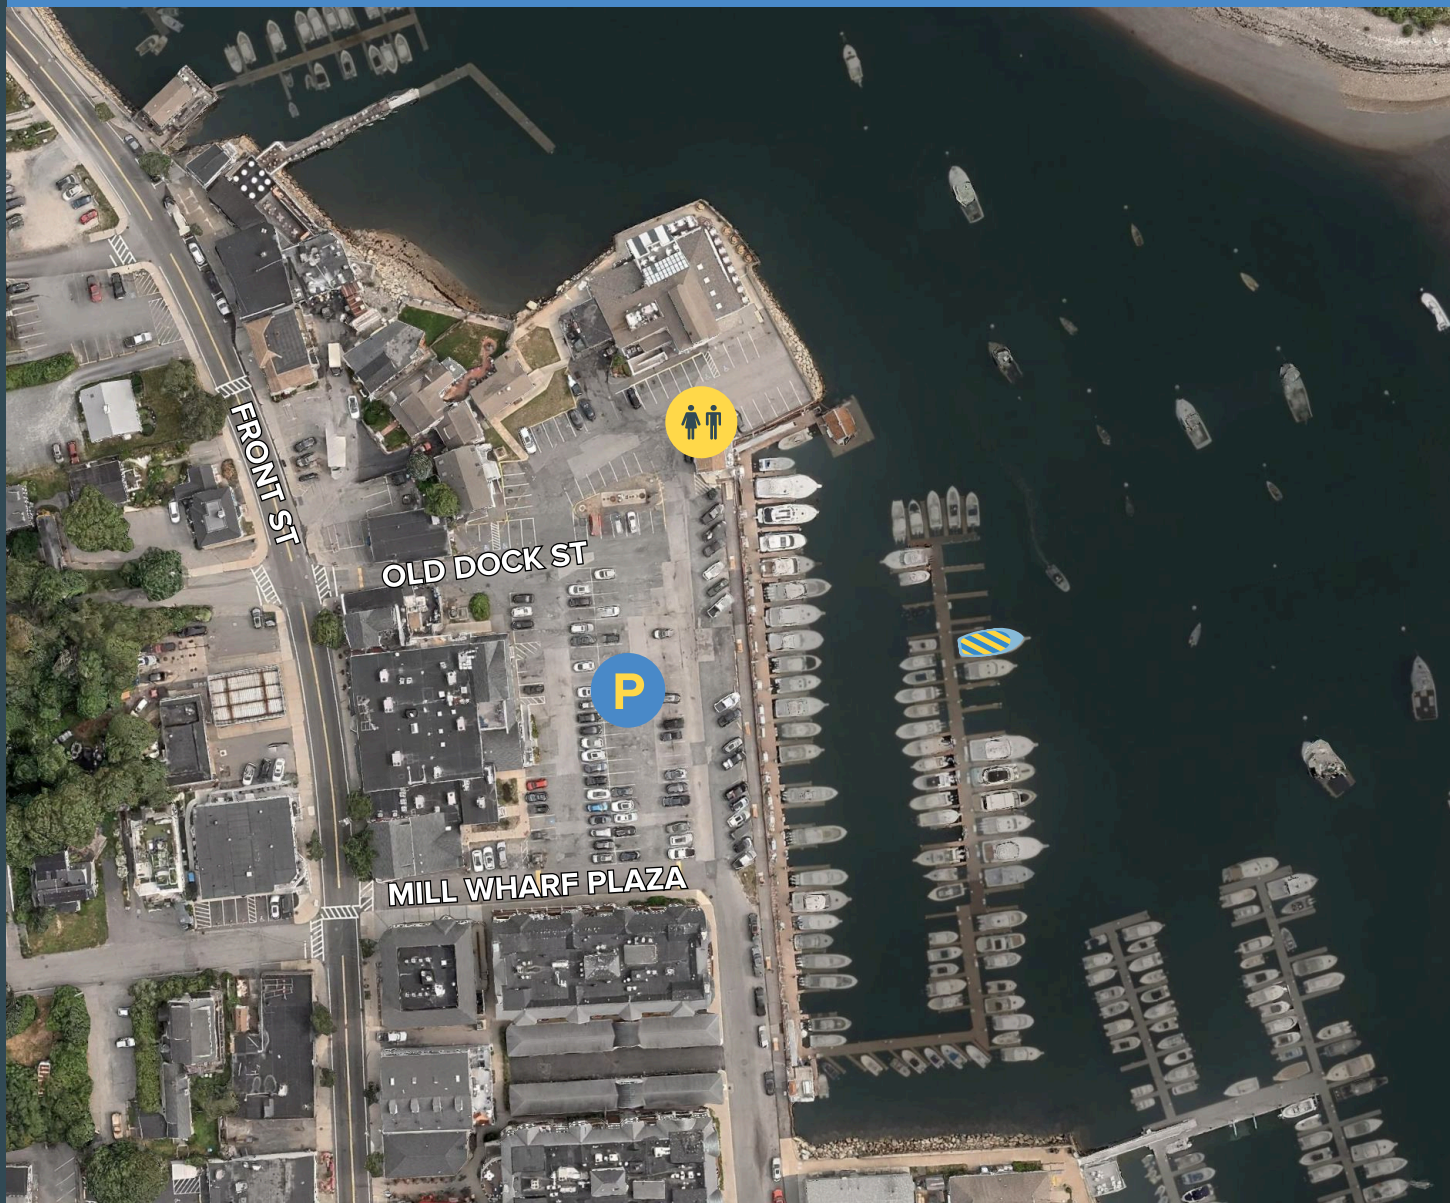

BARTON & GRAY
MARINERS CLUB

MILL WHARF MARINA

Restrooms

Parking

Club Yacht

*23 Mill Wharf Plaza
Scituate, MA 02066*