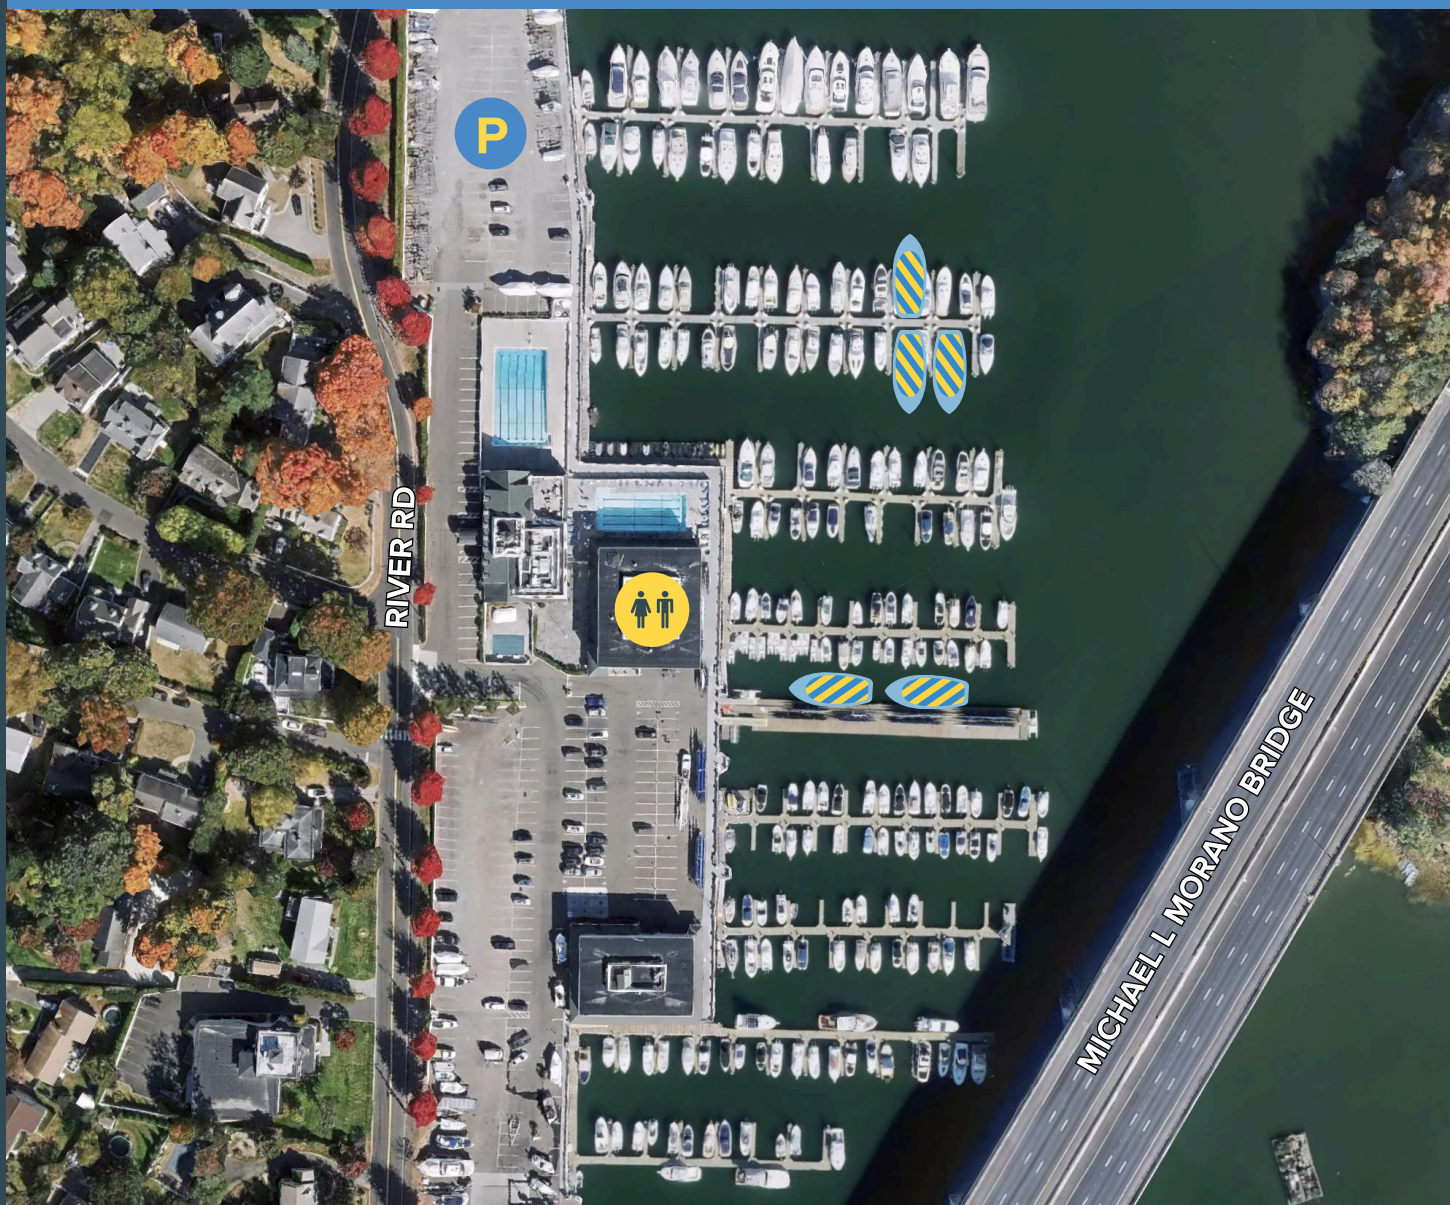

**BARTON & GRAY**  
MARINERS CLUB

**GREENWICH WATER CLUB**

Restrooms

Parking

Club Yacht

149 River Rd  
Cos Cob, CT 06807

**HARBOR NOTES**

*Boats are located on the B Dock & H Dock. Take an immediate left turn in front of the building when entering and head down the hill*