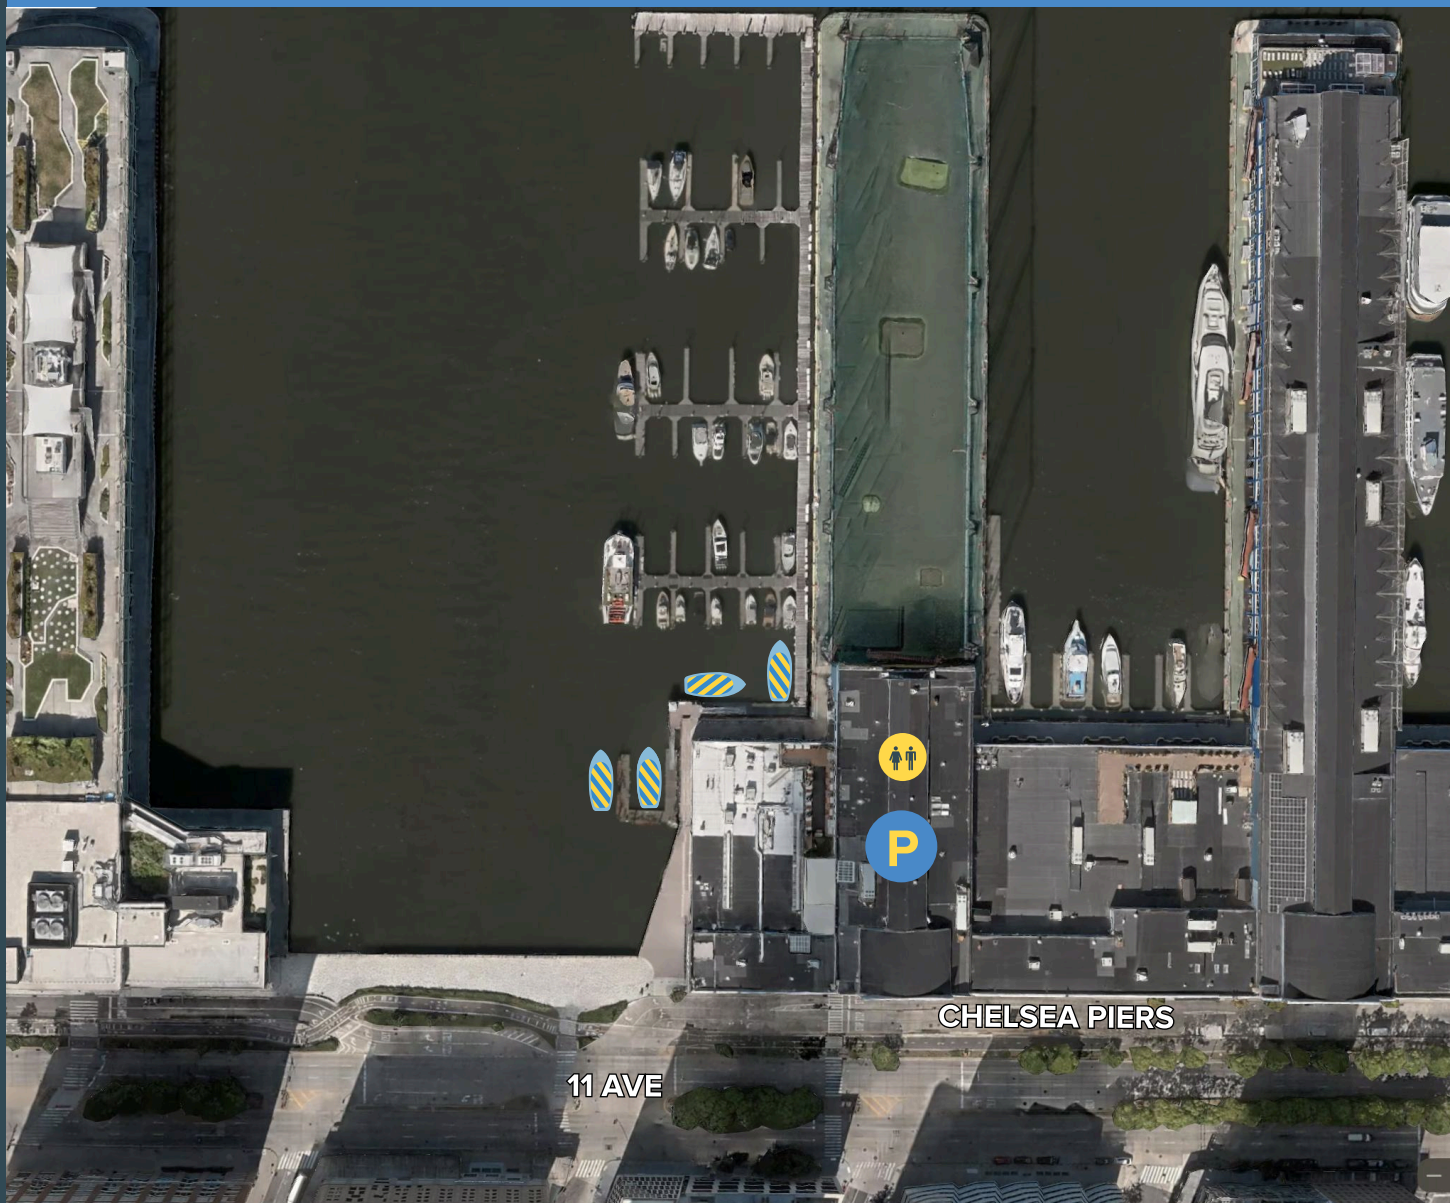

BARTON & GRAY

MARINERS CLUB

CHELSEA PIERS MARINA

Restrooms

Parking

Club Yacht

59 Chelsea Piers
New York, NY 10011

HARBOR NOTES

Southern most side of Chelsea piers, south of the driving range. At the end of 17th st. Enter through aluminum gates "Chelsea Piers" onto floating docks. This location has ample parking; large garage, self park and valet.